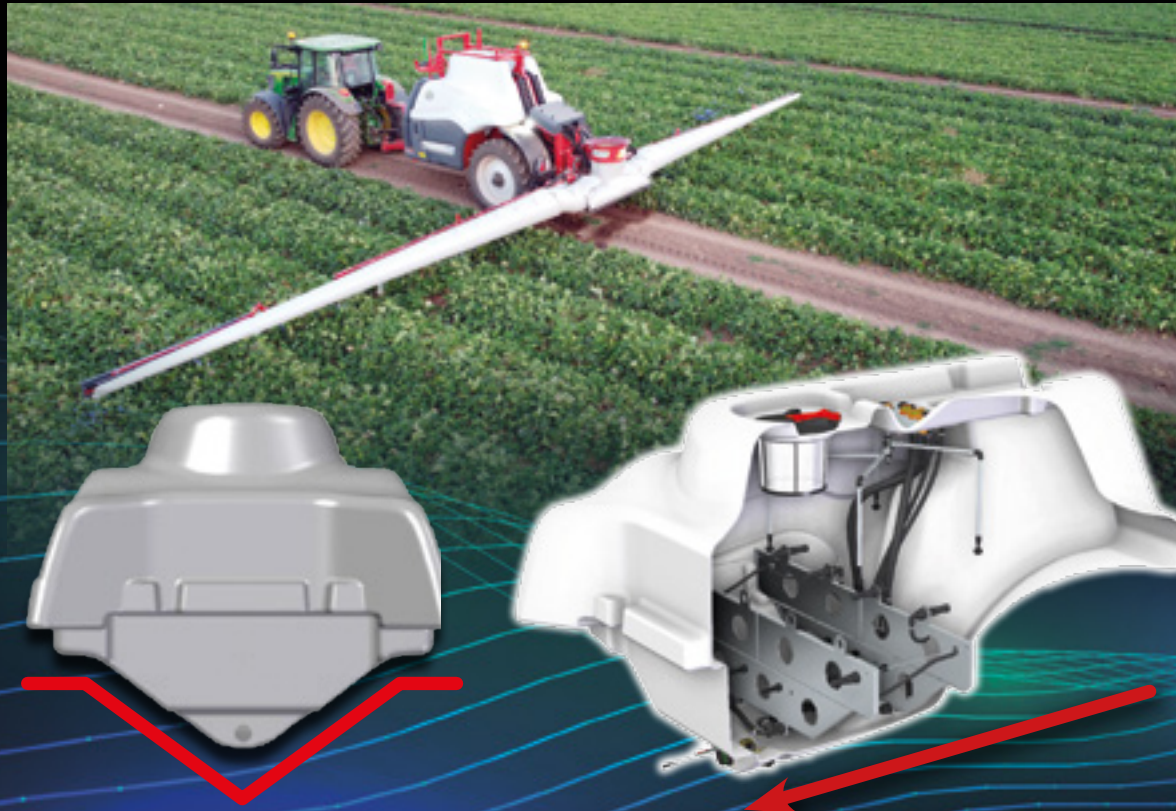

the details
that make a difference